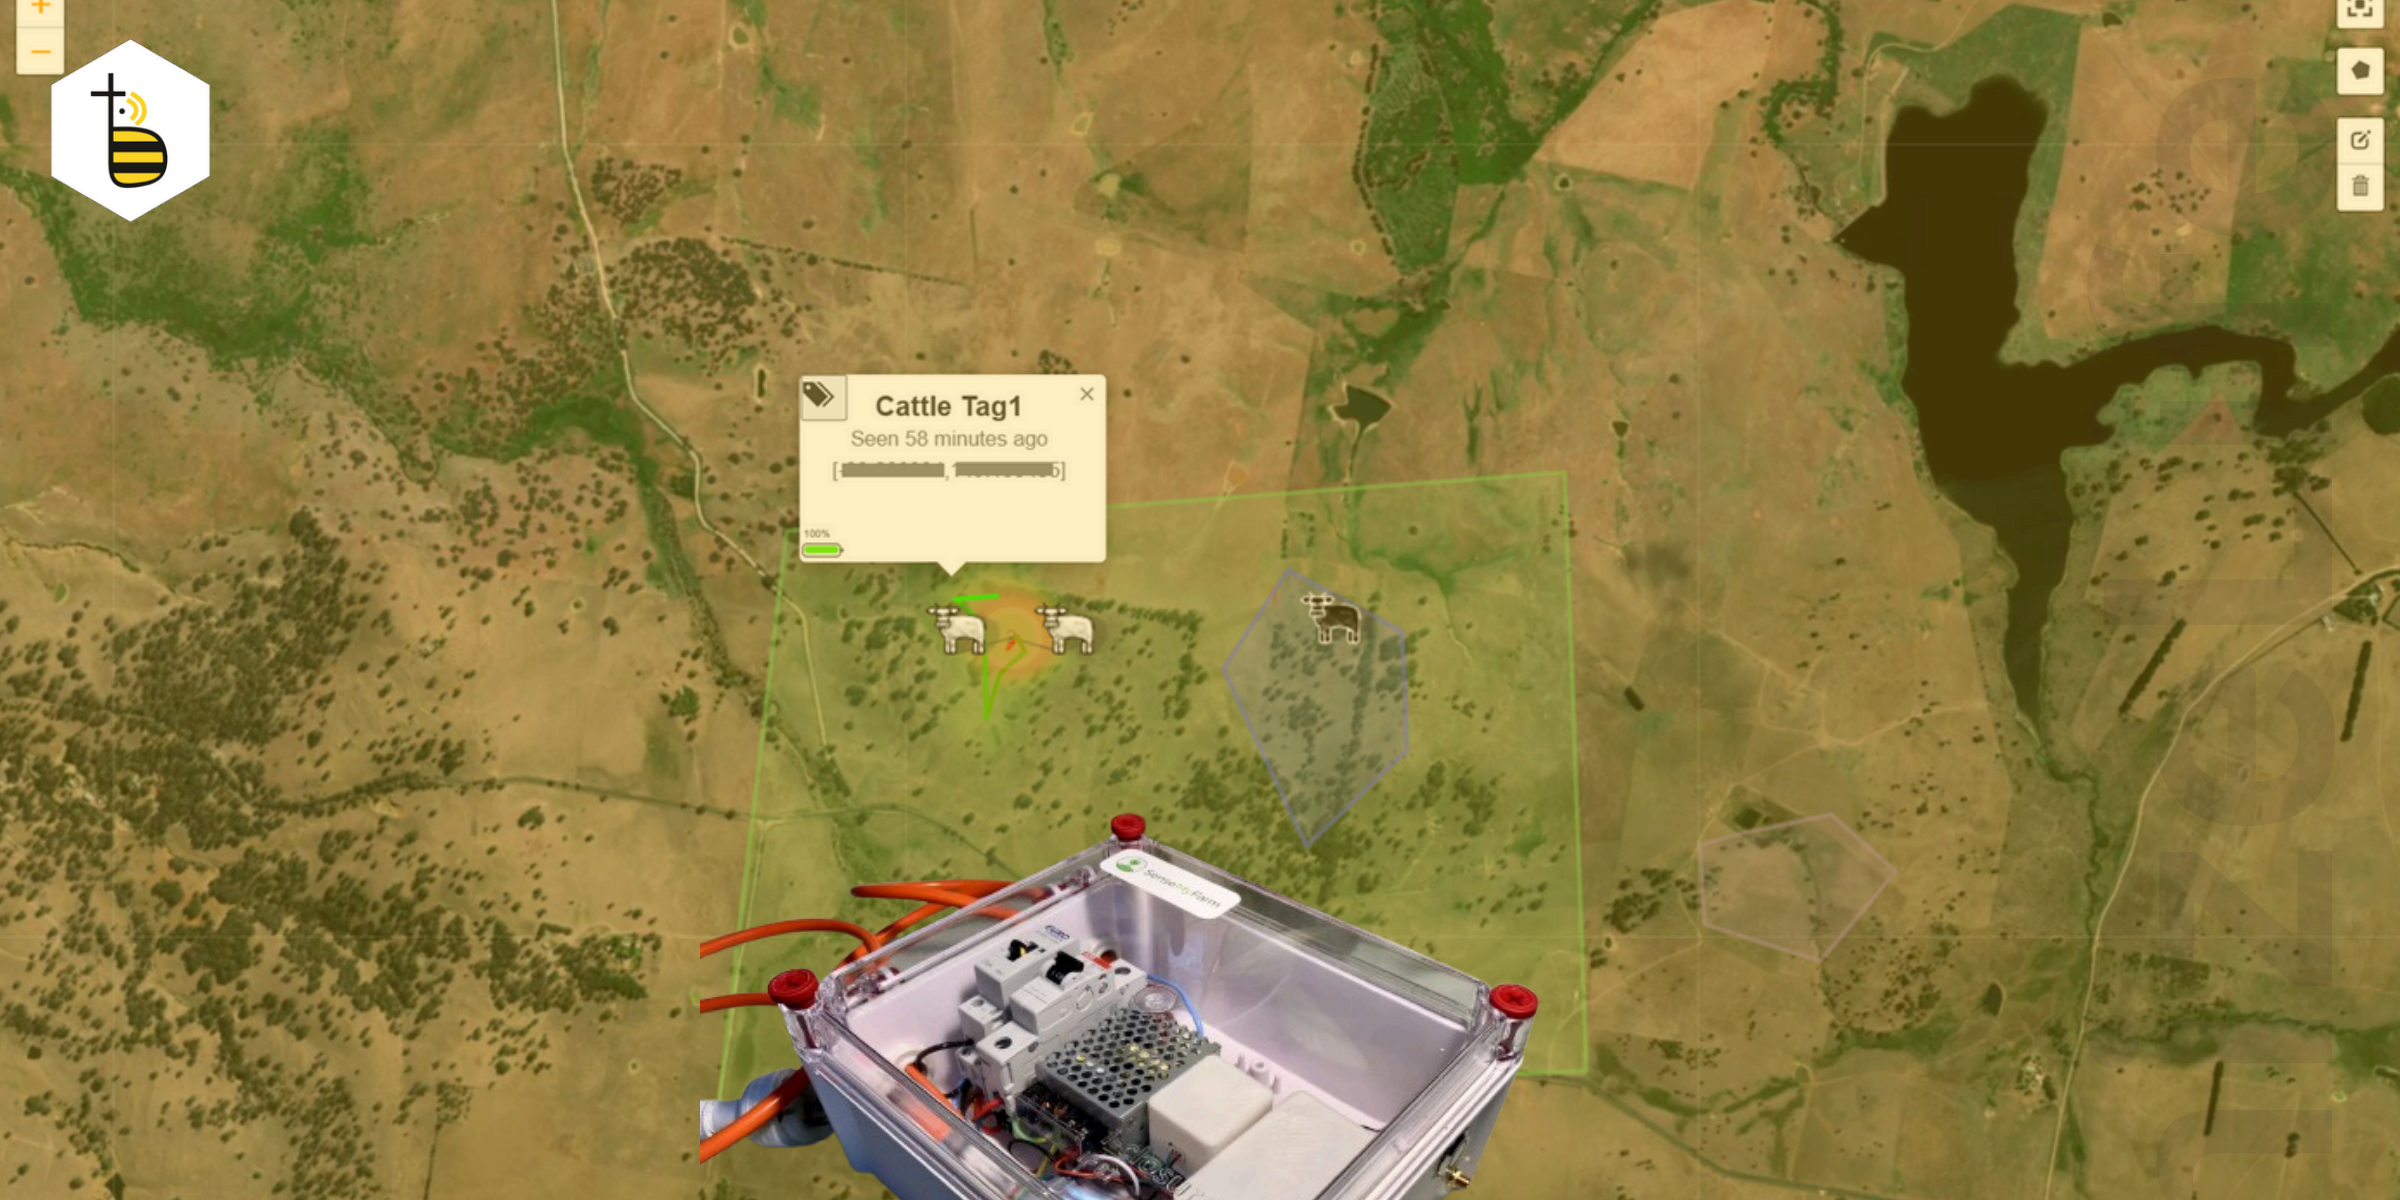

tinkerbee.in

A brief overview

#maximizeLife

What do we do?

Tinkerbee addresses data and information gaps by deploying a swarm of our sensors (and sometimes readily available third-party sensors) in the right locations. We have always believed that magic happens when the physical and digital worlds come together.

When data from all these sensors is seamlessly integrated into our platform, and the platform delivers actionable insights, alerts, and visualizations, it creates value for end-users.

This has always been our mission.

#axinn

When a farmer in Australia uses our platform to monitor cattle movement (via solar LoRaWAN™ ear tags) or water level sensors, and can use the data from these sensors to automatically switch a remote water pump 7 miles away, on or off; without leaving the farmhouse—that's a lot of time and effort saved, especially in tough terrain or inclement weather!

Raining on cats and dogs on MG Road while bone-dry on Patel Street? Worry not, we get this information to you in real-time so that you can obsess on your business!

#maximize

**To know more, reach out to us via
WhatsApp**